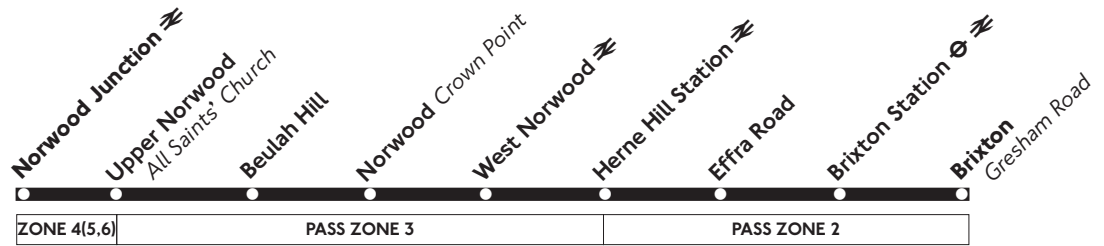

196

Norwood Junction - Herne Hill - Brixton

Daily

Mondays to Fridays

Norwood Junction Grosvenor Road ➔	0545	0600	Then	1831	1845	1900	1915	1930	1945	Then	05	25	45	2305	2325	2345	
Upper Norwood All Saints' Church	0549	0604	about	1837	1851	1906	1921	1934	1949	every	09	29	49	2309	2329	2349	
Norwood Crown Point	0554	0609	every	1843	1857	1912	1927	1939	1954	20 mins,	14	34	54	2314	2334	2354	
West Norwood Library	0558	0613	12	1848	1902	1917	1932	1944	1959	at these	19	39	59	until	2319	2339	2359
Herne Hill Station ➔	0605	0620	mins	1855	1909	1924	1939	1951	2006	mins	26	46	06	2326	2346	0006	
Brixton Station ⚡ ➔	0611	0626	until	1903	1916	1931	1945	1957	2012	past	32	52	12	2332	2352	0012	
Brixton Gresham Road	0612	0627		1905	1918	1932	1946	1958	2013	the hour	33	53	13	2333	2353	0013	

Norwood Junction Grosvenor Road ➔	1845	Then	05	25	45	2305	2325	2345	
Upper Norwood All Saints' Church	1849	every	09	29	49	2309	2329	2349	
Norwood Crown Point	1854	20 mins,	14	34	54	2314	2334	2354	
West Norwood Library	1859	at these	19	39	59	until	2319	2339	2359
Herne Hill Station ➔	1906	mins	26	46	06	2326	2346	0006	
Brixton Station ⚡ ➔	1912	past	32	52	12	2332	2352	0012	
Brixton Gresham Road	1913	the hour	33	53	13	2333	2353	0013	

Norwood Junction Grosvenor Road ➔	1825	1845	Then	05	25	45	2305	2325	2345	
Upper Norwood All Saints' Church	1829	1849	every	09	29	49	2309	2329	2349	
Norwood Crown Point	1834	1854	20 mins,	14	34	54	2314	2334	2354	
West Norwood Library	1839	1859	at these	19	39	59	until	2319	2339	2359
Herne Hill Station ➔	1846	1906	mins	26	46	06	2326	2346	0006	
Brixton Station ⚡ ➔	1852	1912	past	32	52	12	2332	2352	0012	
Brixton Gresham Road	1853	1913	the hour	33	53	13	2333	2353	0013	